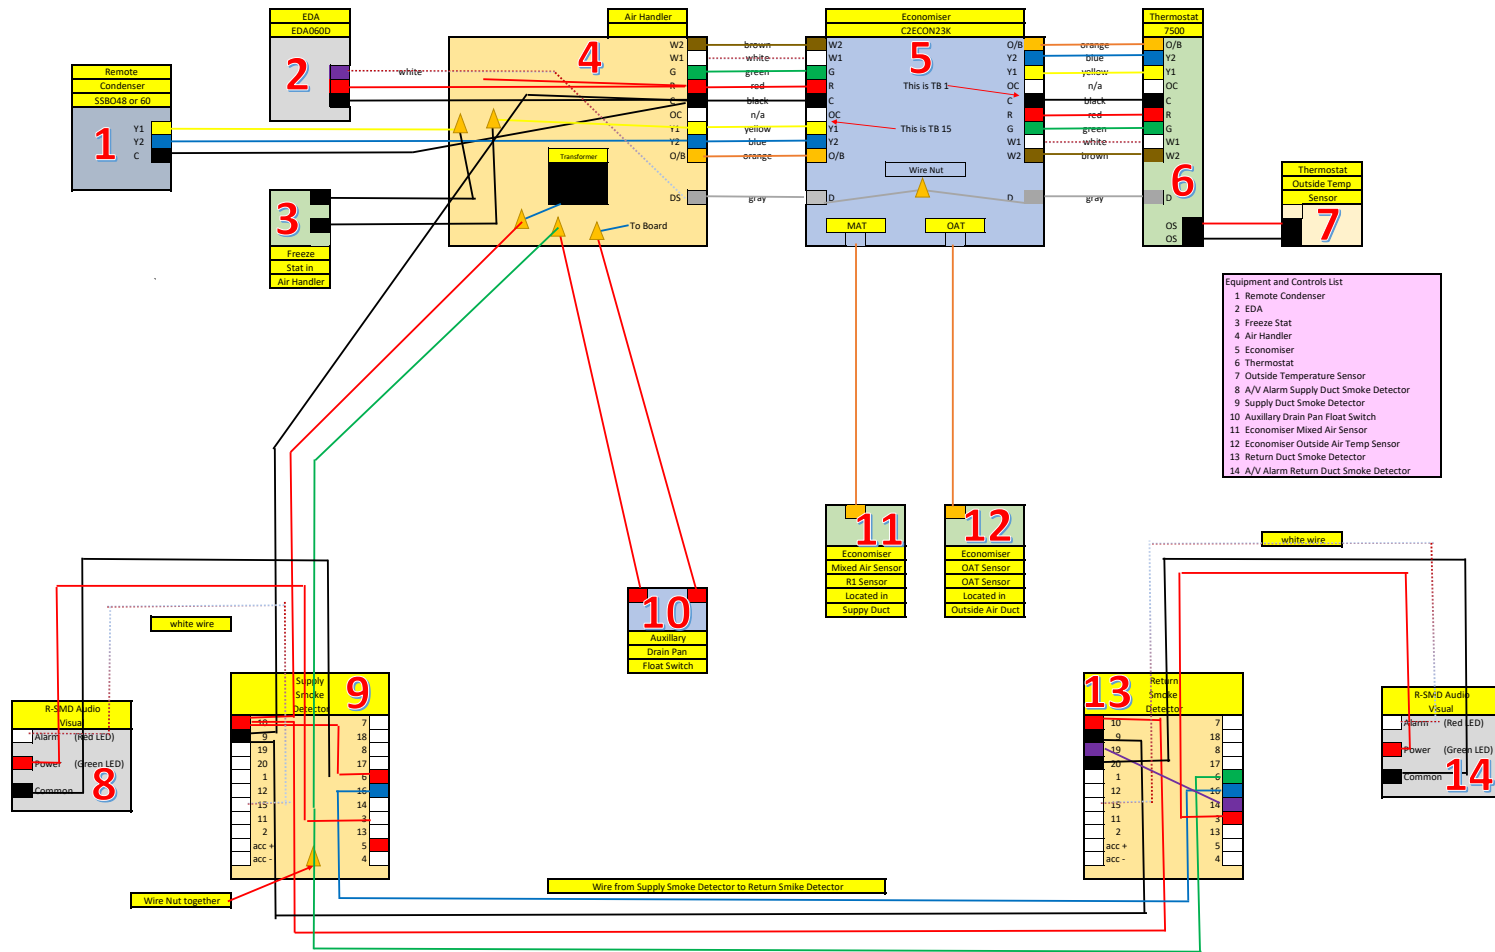

Petsense Crestview Florida Controls Schematic

- Equipment and Controls List**
- 1 Remote Condenser
 - 2 EDA
 - 3 Freeze Stat
 - 4 Air Handler
 - 5 Economiser
 - 6 Thermostat
 - 7 Outside Temperature Sensor
 - 8 A/V Alarm Supply Duct Smoke Detector
 - 9 Supply Duct Smoke Detector
 - 10 Auxiliary Drain Pan Float Switch
 - 11 Economiser Mixed Air Sensor
 - 12 Economiser Outside Air Temp Sensor
 - 13 Return Duct Smoke Detector
 - 14 A/V Alarm Return Duct Smoke Detector